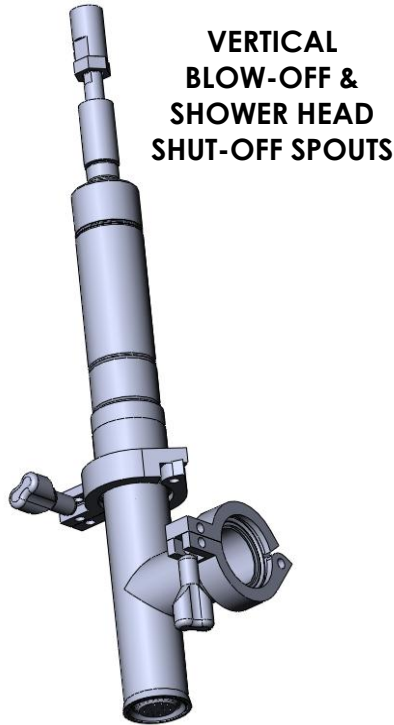

# SPOUT OPTIONS

VERTICAL POSITIVE  
PLUG SPOUTS

VERTICAL  
BLOW-OFF &  
SHOWER HEAD  
SHUT-OFF SPOUTS

STRAIGHT  
SPOUTS

RIBBON POSITIVE  
CUT-OFF SPOUTS

HORIZONTAL POSITIVE  
CUT-OFF SPOUTS

VERTICAL  
POSITIVE  
TULIP PLUG  
SPOUTS