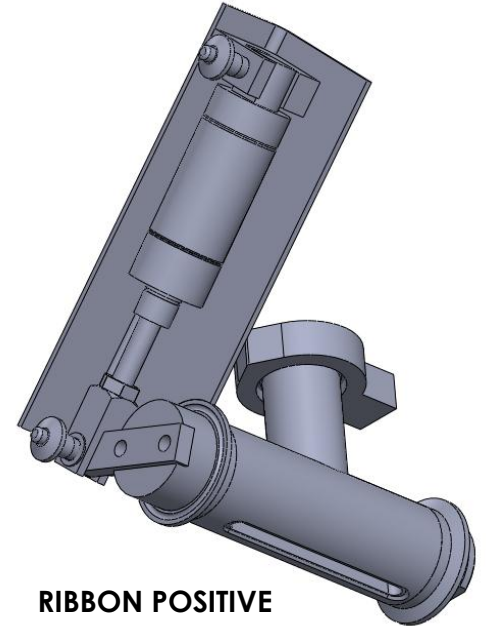

# SPOUT OPTIONS

VERTICAL POSITIVE  
PLUG SPOUTS

VERTICAL  
BLOW-OFF &  
SHOWER HEAD  
SHUT-OFF SPOUTS

STRAIGHT  
SPOUTS

RIBBON POSITIVE  
CUT-OFF SPOUTS

HORIZONTAL POSITIVE  
CUT-OFF SPOUTS

VERTICAL  
POSITIVE  
TULIP PLUG  
SPOUTS