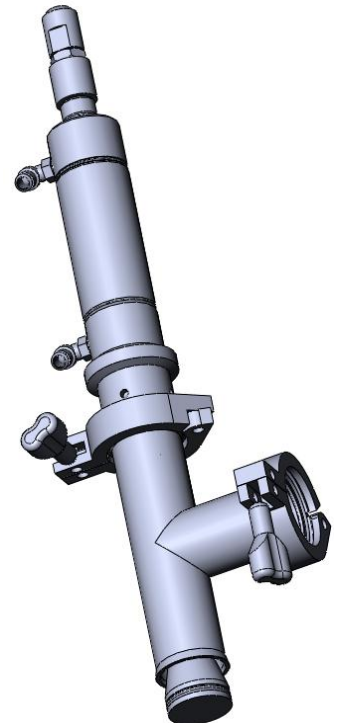

# SPOUT OPTIONS

VERTICAL POSITIVE  
PLUG SPOUTS

VERTICAL  
BLOW-OFF &  
SHOWER HEAD  
SHUT-OFF SPOUTS

STRAIGHT  
SPOUTS

RIBBON POSITIVE  
CUT-OFF SPOUTS

HORIZONTAL POSITIVE  
CUT-OFF SPOUTS

VERTICAL  
POSITIVE  
TULIP PLUG  
SPOUTS

ROTARY ROSETTE  
TOPPING SPOUTS

*Filling, Dispensing and Complete Integrated Systems*

**CONTACT HB FOR MANY MORE SPOUT OPTIONS**  
[info@hinds-bock.com](mailto:info@hinds-bock.com) | [www.hinds-bock.com](http://www.hinds-bock.com)