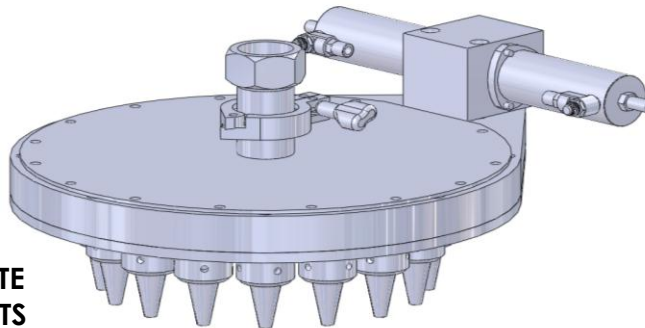

# SPOUT OPTIONS

VERTICAL POSITIVE  
PLUG SPOUTS

VERTICAL  
BLOW-OFF &  
SHOWER HEAD  
SHUT-OFF SPOUTS

STRAIGHT  
SPOUTS

RIBBON POSITIVE  
CUT-OFF SPOUTS

HORIZONTAL POSITIVE  
CUT-OFF SPOUTS

VERTICAL  
POSITIVE  
TULIP PLUG  
SPOUTS

ROTARY ROSETTE  
TOPPING SPOUTS

*Filling, Dispensing and Complete Integrated Systems*

**CONTACT HB FOR MANY MORE SPOUT OPTIONS**  
[info@hinds-bock.com](mailto:info@hinds-bock.com) | [www.hinds-bock.com](http://www.hinds-bock.com)