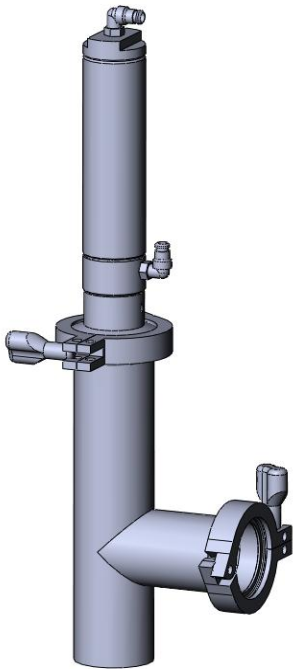

# SPOUT OPTIONS

VERTICAL POSITIVE  
PLUG SPOUTS

VERTICAL  
BLOW-OFF &  
SHOWER HEAD  
SHUT-OFF SPOUTS

STRAIGHT  
SPOUTS

RIBBON POSITIVE  
CUT-OFF SPOUTS

HORIZONTAL POSITIVE  
CUT-OFF SPOUTS

VERTICAL  
POSITIVE  
TULIP PLUG  
SPOUTS

ROTARY ROSETTE  
TOPPING SPOUTS

*Filling, Dispensing and Complete Integrated Systems*

**CONTACT HB FOR MANY MORE SPOUT OPTIONS**  
[info@hinds-bock.com](mailto:info@hinds-bock.com) | [www.hinds-bock.com](http://www.hinds-bock.com)