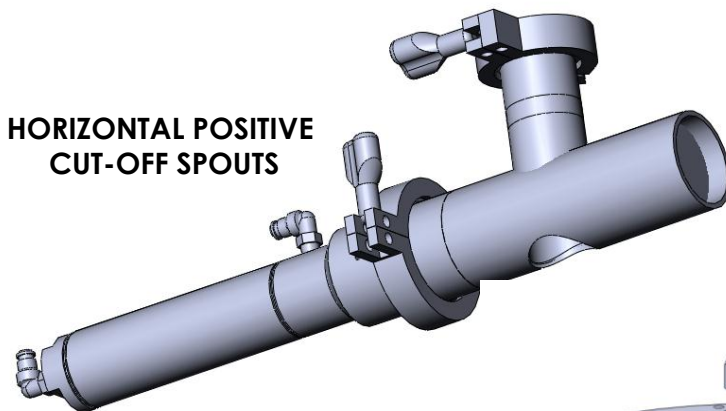

# SPOUT OPTIONS

VERTICAL POSITIVE  
PLUG SPOUTS

VERTICAL  
BLOW-OFF &  
SHOWER HEAD  
SHUT-OFF SPOUTS

STRAIGHT  
SPOUTS

RIBBON POSITIVE  
CUT-OFF SPOUTS

HORIZONTAL POSITIVE  
CUT-OFF SPOUTS

VERTICAL  
POSITIVE  
TULIP PLUG  
SPOUTS